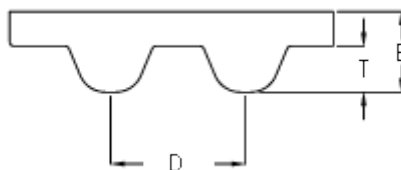

Data Sheet

Article number: 602932750568

Description: Gates timing belt POWERGRIP®
GTX 826 14MX 40

Measures

D (Pitch)	= 14
Height B mm	= 10
Height T mm	= 6
Length	= 826
Number of teeth	= 59
Type	= 826 14MX 40
Width	= 40